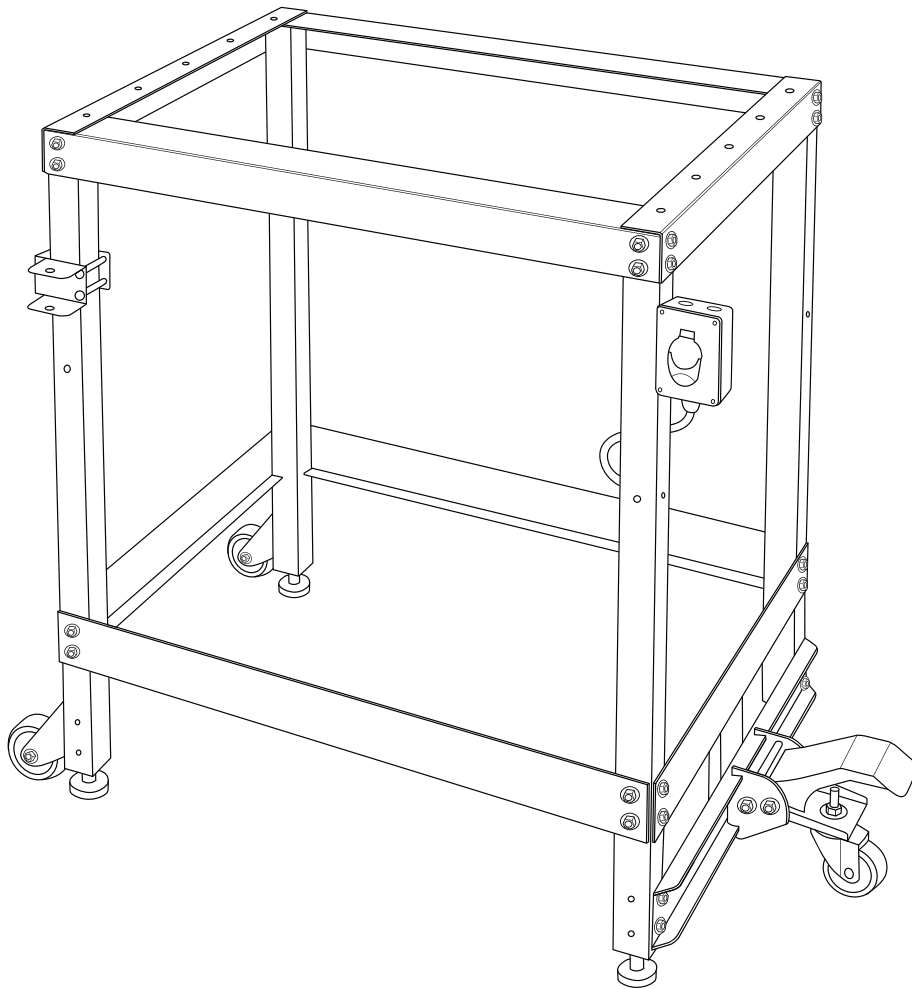

MAGNUM

INDUSTRIAL

MODEL NO.: MI-42150

BOX 2 OF 6 FLOOR TYPE STAND

PARTS BREAKDOWN