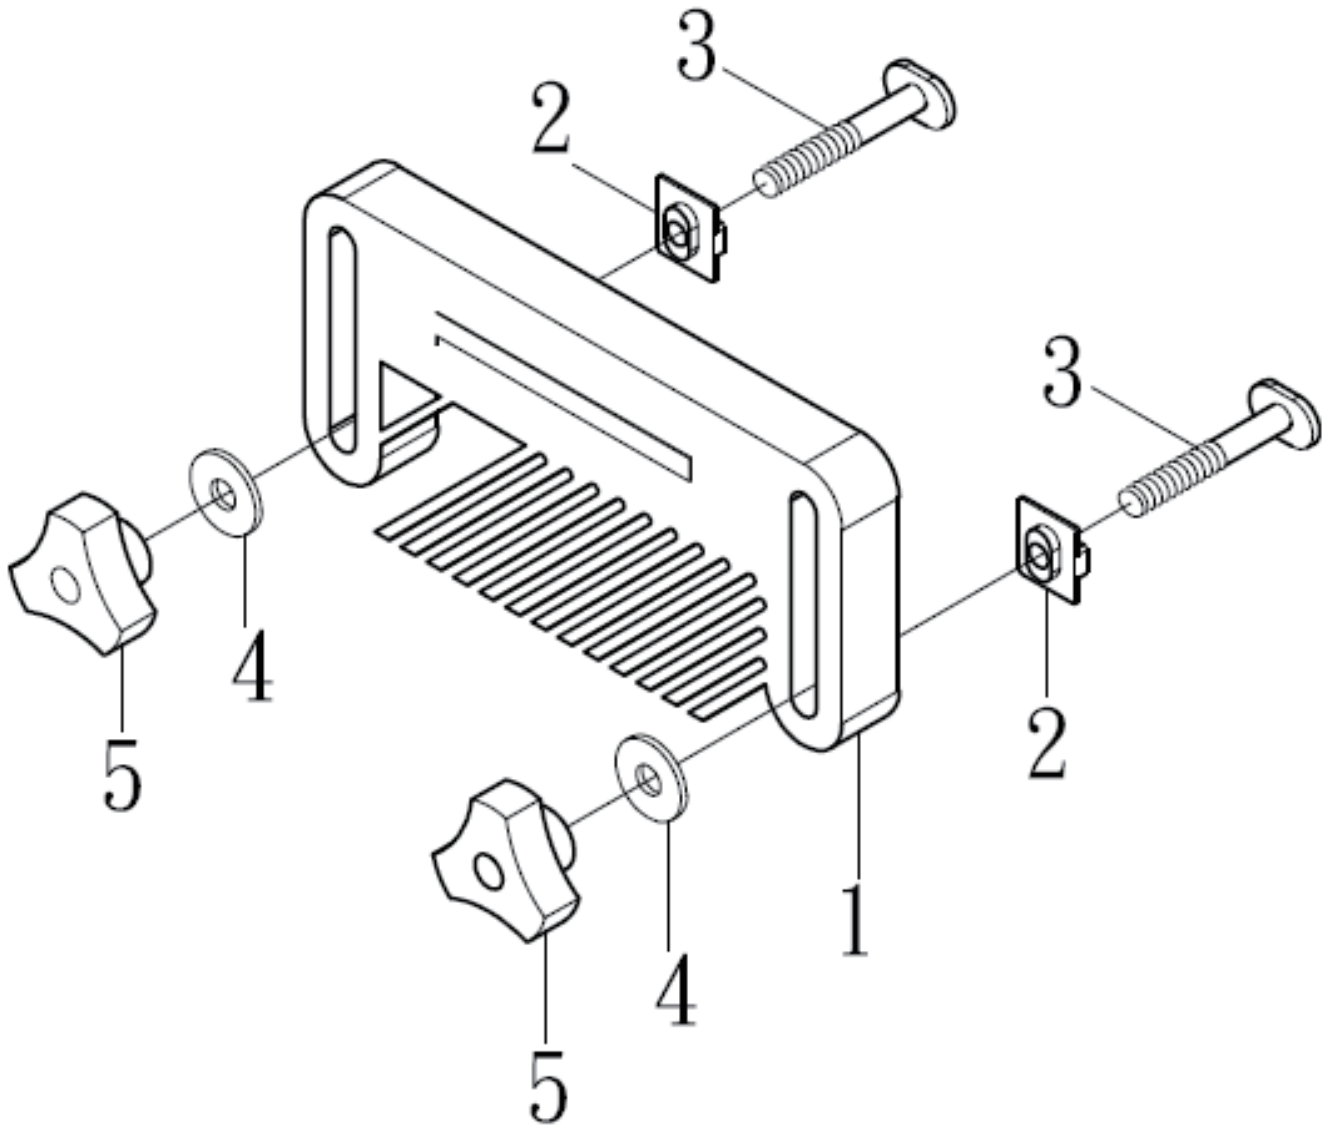

MAGNUM

INDUSTRIAL

MODEL NO.: MI-42150

BOX 5 OF 6 CAST IRON TABLE 32" X 24"

PARTS BREAKDOWN

Router Table Assembly

Parts List For Router Table Assembly

Index No.	Part No.	Description.	Size.	Qty.
MI-42150-T1	3224E014	Table	32"x24"(E Type)	1
MI-42150-T1A	3224U014G	Table	32"x24"(U Type)	1
MI-42150-T1B	2716E014	Table	27"x16"(E Type)	1
MI-42150-T1C	2716U014G	Table	27"x16"(U Type)	1
MI-42150-T2	905M06040B	Flat Head Screw	M6x40	10
MI-42150-T3	910M06000	Hex Nut	M6	10
MI-42150-T4	901M06016	Hex Socket CapScrew	M6x16	6
MI-42150-T4A	901M06016	Hex Socket CapScrew	M6x16	4
MI-42150-T5	914M061602	Flat Washer	M6	6
MI-42150-T5A	914M061602	Flat Washer	M6	4
MI-42150-T6	915M06000	Lock Washer	M6	6
MI-42150-T6A	915M06000	Lock Washer	M6	4

MAGNUM

INDUSTRIAL

MODEL NO.: MI-42150

BOX 6 OF 6 COLLAR & FEATHER BOARD

PARTS BREAKDOWN

Fence Feather Board Assembly

Parts List For Fence Feather Board Assembly

Index No.	Part No.	Description	Size	Qty.
MI-42150-B1-1	32240042-R	Fence Feather board		2
MI-42150-B1-2	32240038A-R	Fence Spacer		4
MI-42150-B1-3	32240052A	T-Bolt	M6×45L	4
MI-42150-B1-4	9140141602	Flat Washer	M6	4
MI-42150-B1-5	939M06000A	Lock Knob	M6	4

Table Feather Board Assembly

Parts List For Table Feather Board Assembly

Index No.	Part No.	Description	Size	Qty.
MI-42150-B2-1	32240043-R	Table Feather board		2
MI-42150-B2-2	32240049-R	Raising Block		2
MI-42150-B2-3	32240051	T-Bolt	M8×95.5L	2
MI-42150-B2-3A	32240050	T-Bolt	M8×53L	4
MI-42150-B2-4	9145162302	Flat Washer	M8	4
MI-42150-B2-5	939M08000B	Lock Knob	M8	4