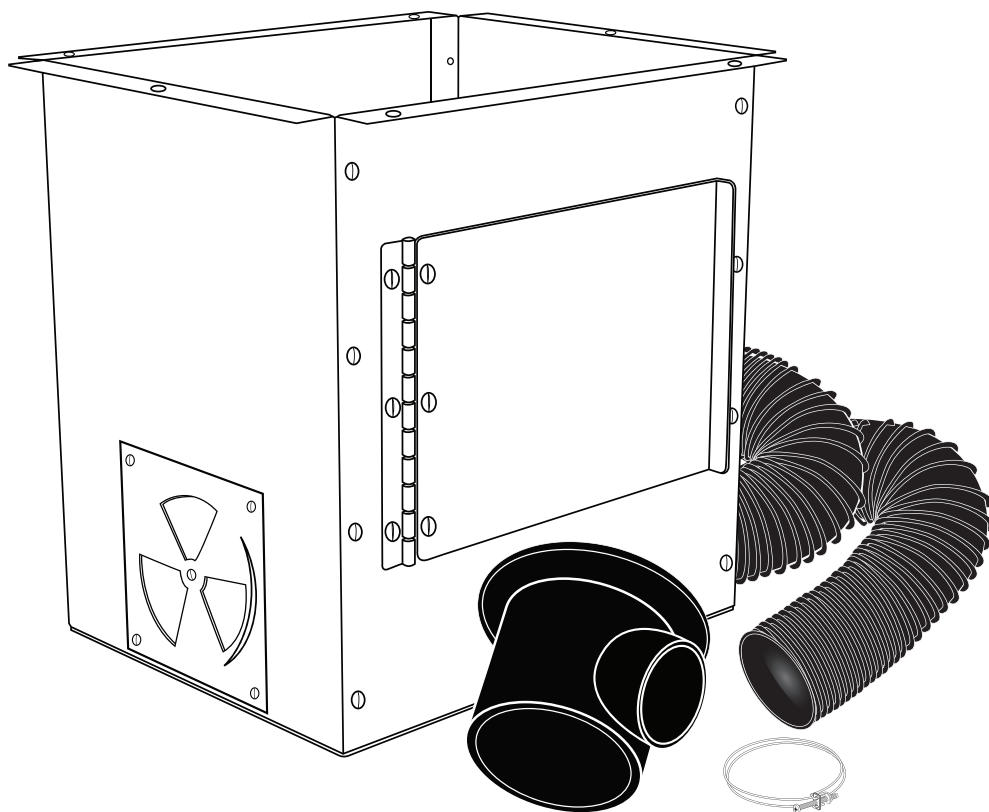

MAGNUM

INDUSTRIAL

MODEL NO.: MI-42150

BOX 3 OF 6 DUST COLLECTION KIT

PARTS BREAKDOWN