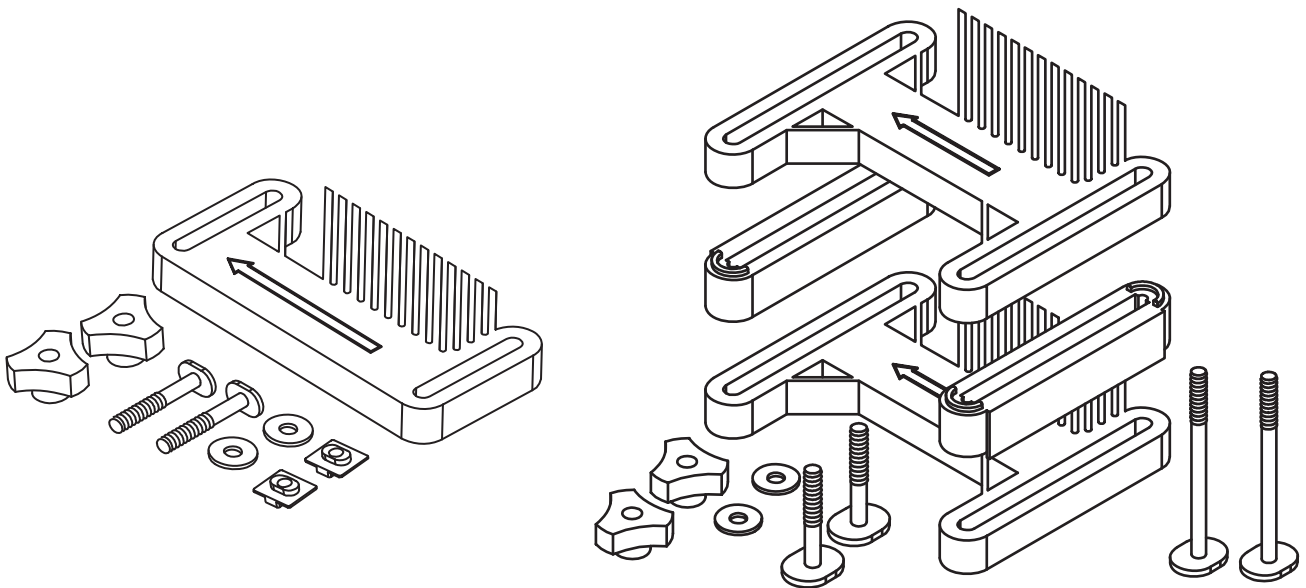

MAGNUM

INDUSTRIAL

MODEL NO.: MI-42150

BOX 6 OF 6 COLLAR & FEATHER BOARD

PARTS BREAKDOWN