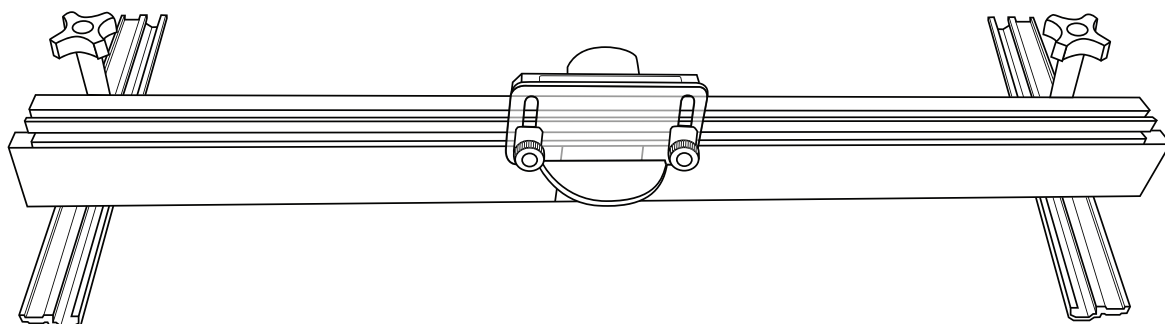

MAGNUM

INDUSTRIAL

MODEL NO.: MI-42150

BOX 4 OF 6 ROUTER FENCE

PARTS BREAKDOWN

Router Table Fence Assembly

Parts List For Router Table Fence Assembly

Index No.	Part No.	Description	Size	Qty.
MI-42150-F1	32240032G	Router Table Fence	910mm	1
MI-42150-F1A	27160032G	Router Table Fence	780mm	1
MI-42150-F2	32240058	Lock Handle	M8	2
MI-42150-F3	T3224002	Scale	910mm	1
MI-42150-F3A	T2716002	Scale	780mm	1
MI-42150-F4	32240052A	T-Bolt		6
MI-42150-F5	9145162302	Flat Washer	M8	2
MI-42150-F6	939M06000A	Lock Knob	M6	6
MI-42150-F7	32240034A	Lock Nut	M8	2
MI-42150-F8	32240035A	H Spacer	401mm	2
MI-42150-F8A	27160035A	H Spacer	388mm	2
MI-42150-F9	32240036A	Router Table Fence Faces	451mm	2
MI-42150-F9A	27160036A	Router Table Fence Faces	388mm	2
MI-42150-F10	32240037A	Safety Guard		1
MI-42150-F11	32240038	Fence Spacer		2
MI-42150-F12	32240039	Side Bracket Base	320mm	2
MI-42150-F12A	27160039	Side Bracket Base	240mm	2
MI-42150-F13	32240040	Side Bracket	375mm	2
MI-42150-F13A	27160040	Side Bracket	280mm	2
MI-42150-F14	32240041	Rule Plate	300mm	2
MI-42150-F14A	27160041	Rule Plate	205mm	2
MI-42150-F15	T3224003	Scale	300mm	2
MI-42150-F15A	T2716003	Scale	205mm	2
MI-42150-F16	935014052B	Square Nut	1/4"	10
MI-42150-F17	9140141602	Flat Washer	M6	6
MI-42150-F18	901M06012	Hex Socket Cap Screw3224	M6×12	8
MI-42150-F18A	901M06012	Hex Socket Cap Screw2716	M6×12	6
MI-42150-F19	904014058	Hex Bolt	1/4"×5/8"	6
MI-42150-F20	940M06012A	Lock Knob	M6×12	2
MI-42150-F32	32240013A	Dust Port		1
MI-42150-F33	906014034	Round Head Screw	1/4" ×3/4"	2
MI-42150-F34	32240033A	T-Bolt		2
MI-42150-F35	32240060	Fluoroway Pad		4