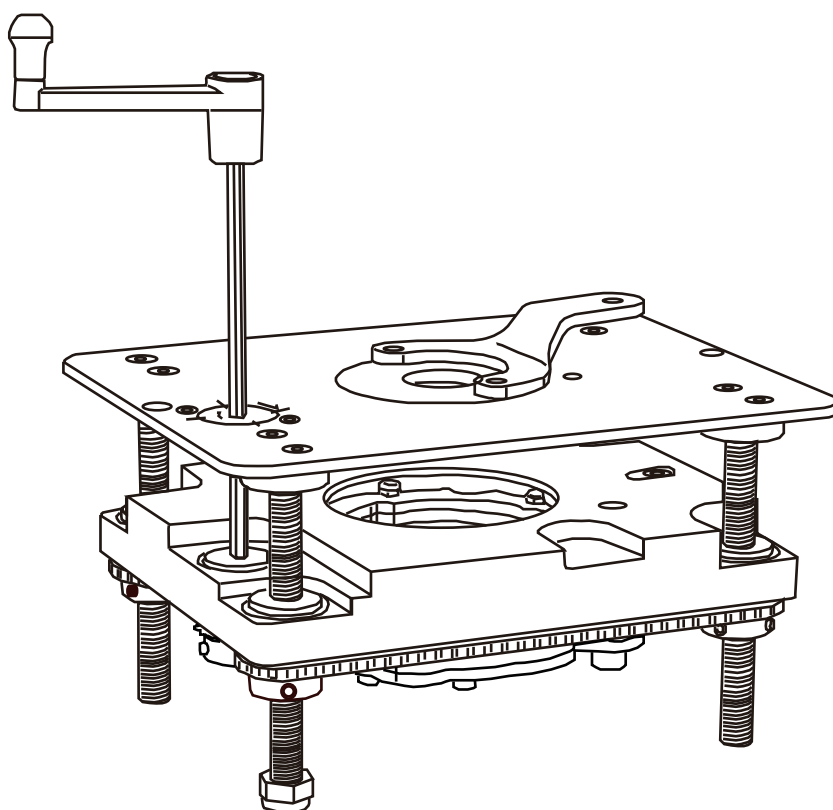

MAGNUM

INDUSTRIAL

MODEL NO.: MI-42150

BOX 1 OF 6 ROUTER LIFT

PARTS BREAKDOWN