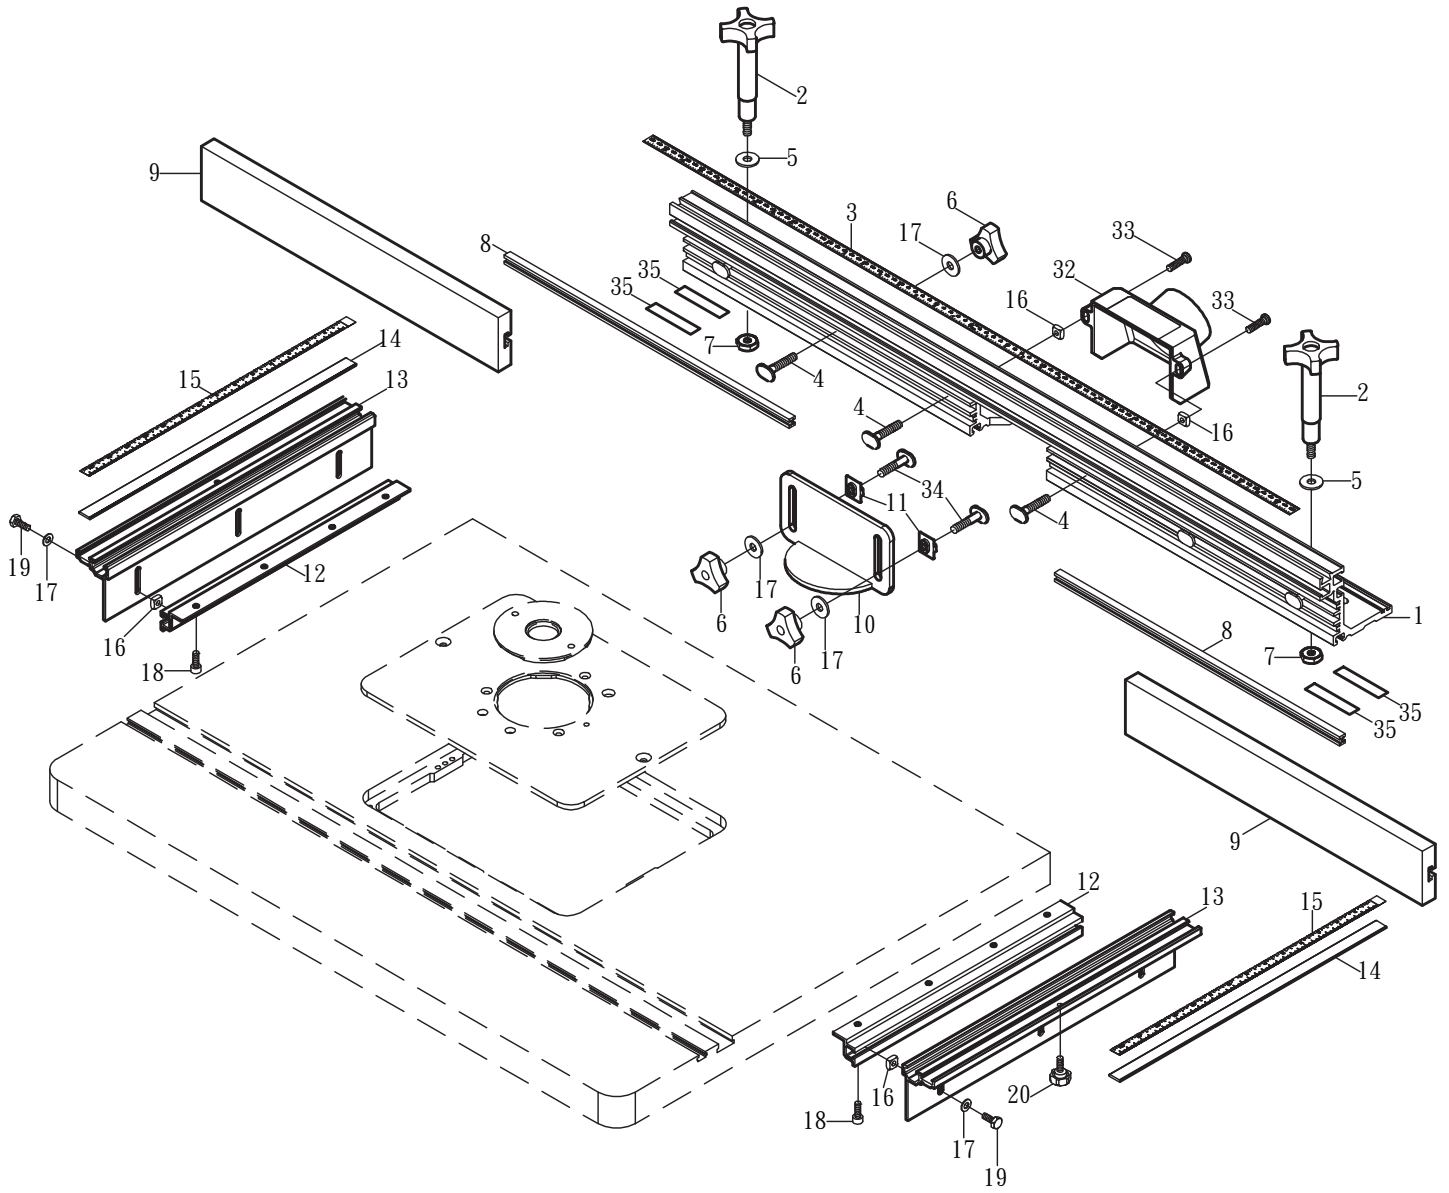

MAGNUM

INDUSTRIAL

MODEL NO.: MI-42150

BOX 4 OF 6 ROUTER FENCE

PARTS BREAKDOWN

Router Table Fence Assembly

Parts List For Router Table Fence Assembly

Index No.	Part No.	Description	Size	Qty.
MI-42150-F1	32240032G	Router Table Fence	910mm	1
MI-42150-F1A	27160032G	Router Table Fence	780mm	1
MI-42150-F2	32240058	Lock Handle	M8	2
MI-42150-F3	T3224002	Scale	910mm	1
MI-42150-F3A	T2716002	Scale	780mm	1
MI-42150-F4	32240052A	T-Bolt		6
MI-42150-F5	9145162302	Flat Washer	M8	2
MI-42150-F6	939M06000A	Lock Knob	M6	6
MI-42150-F7	32240034A	Lock Nut	M8	2
MI-42150-F8	32240035A	H Spacer	401mm	2
MI-42150-F8A	27160035A	H Spacer	388mm	2
MI-42150-F9	32240036A	Router Table Fence Faces	451mm	2
MI-42150-F9A	27160036A	Router Table Fence Faces	388mm	2
MI-42150-F10	32240037A	Safety Guard		1
MI-42150-F11	32240038	Fence Spacer		2
MI-42150-F12	32240039	Side Bracket Base	320mm	2
MI-42150-F12A	27160039	Side Bracket Base	240mm	2
MI-42150-F13	32240040	Side Bracket	375mm	2
MI-42150-F13A	27160040	Side Bracket	280mm	2
MI-42150-F14	32240041	Rule Plate	300mm	2
MI-42150-F14A	27160041	Rule Plate	205mm	2
MI-42150-F15	T3224003	Scale	300mm	2
MI-42150-F15A	T2716003	Scale	205mm	2
MI-42150-F16	935014052B	Square Nut	1/4"	10
MI-42150-F17	9140141602	Flat Washer	M6	6
MI-42150-F18	901M06012	Hex Socket Cap Screw3224	M6×12	8
MI-42150-F18A	901M06012	Hex Socket Cap Screw2716	M6×12	6
MI-42150-F19	904014058	Hex Bolt	1/4"×5/8"	6
MI-42150-F20	940M06012A	Lock Knob	M6×12	2
MI-42150-F32	32240013A	Dust Port		1
MI-42150-F33	906014034	Round Head Screw	1/4" ×3/4"	2
MI-42150-F34	32240033A	T-Bolt		2
MI-42150-F35	32240060	Fluoroway Pad		4