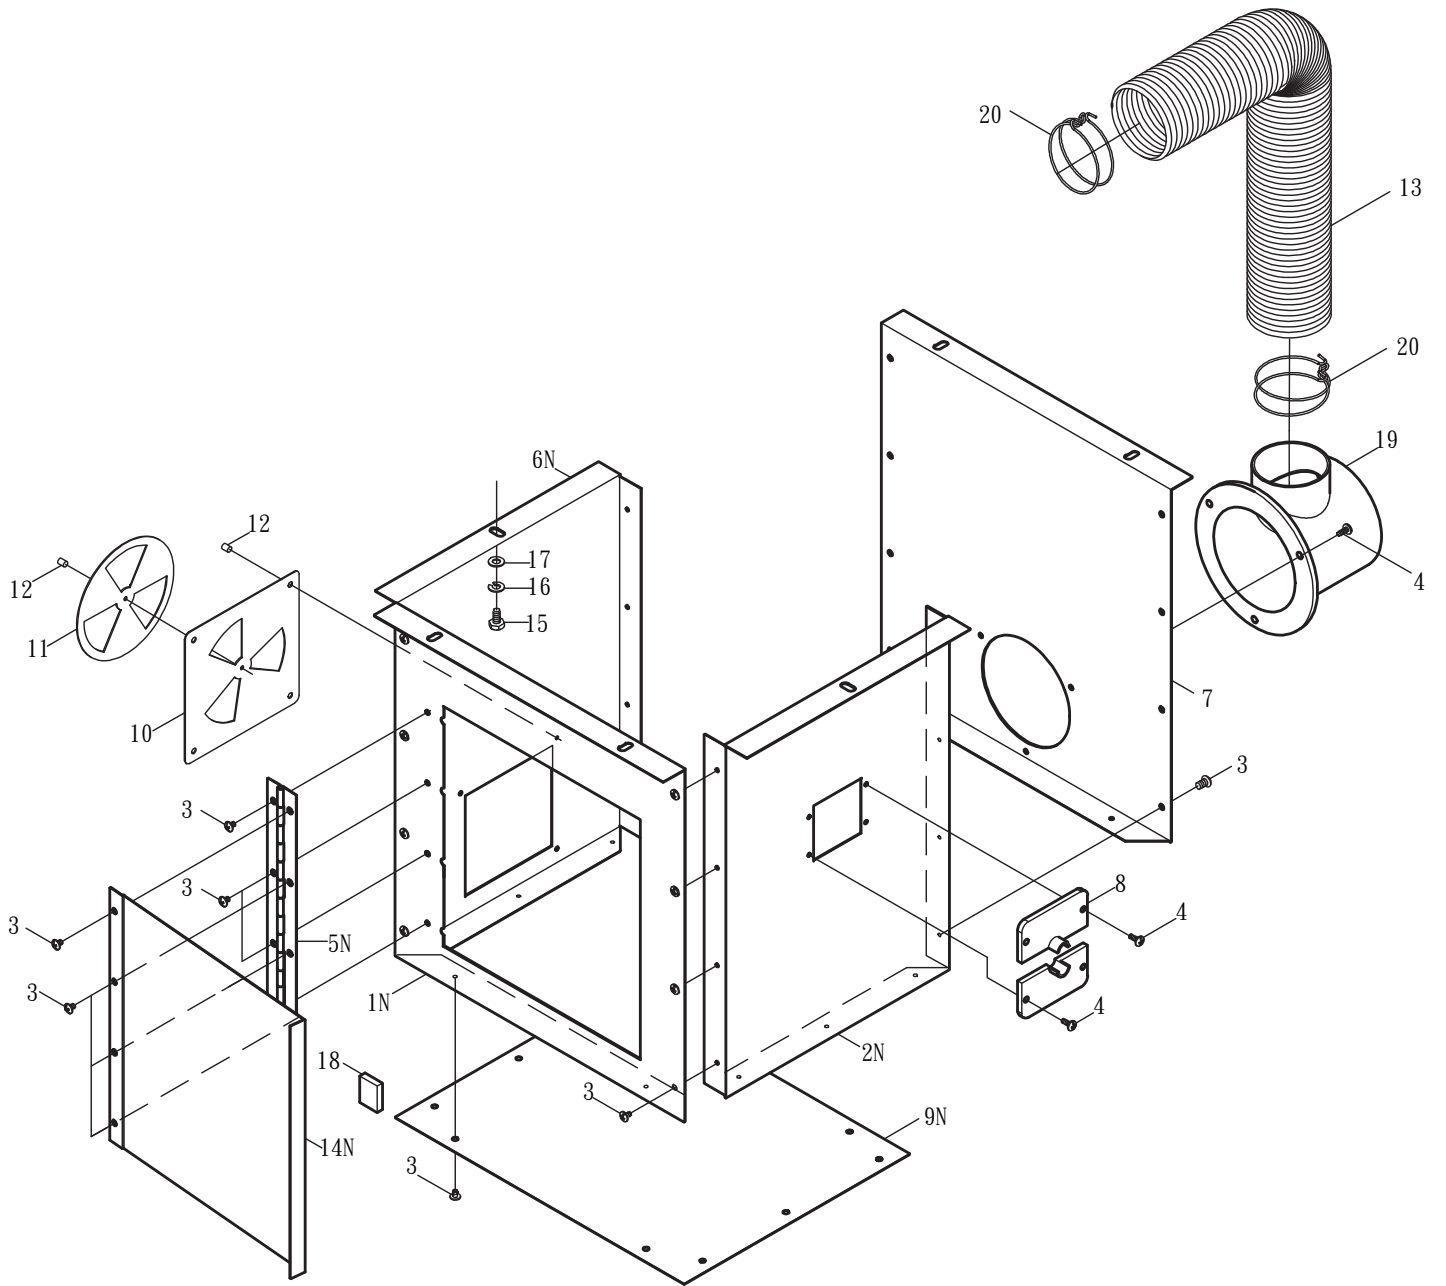

Dust Collector Bucket Assembly