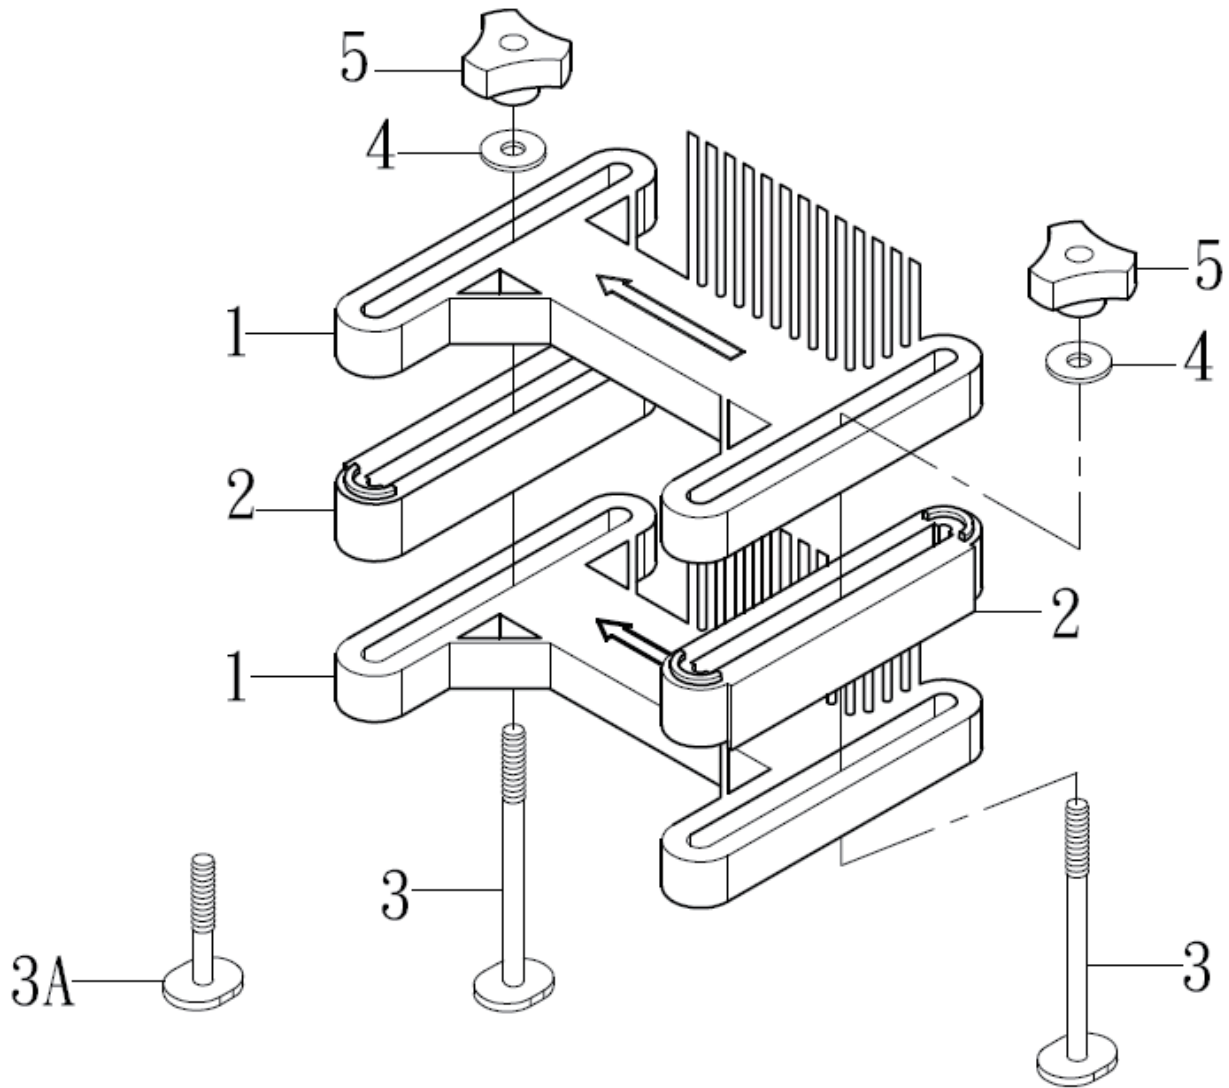

MAGNUM

INDUSTRIAL

MODEL NO.: MI-42150

BOX 5 OF 6 CAST IRON TABLE 32" X 24"

PARTS BREAKDOWN

Router Table Assembly

Parts List For Router Table Assembly

Index No.	Part No.	Description.	Size.	Qty.
MI-42150-T1	3224E014	Table	32"x24"(E Type)	1
MI-42150-T1A	3224U014G	Table	32"x24"(U Type)	1
MI-42150-T1B	2716E014	Table	27"x16"(E Type)	1
MI-42150-T1C	2716U014G	Table	27"x16"(U Type)	1
MI-42150-T2	905M06040B	Flat Head Screw	M6x40	10
MI-42150-T3	910M06000	Hex Nut	M6	10
MI-42150-T4	901M06016	Hex Socket CapScrew	M6x16	6
MI-42150-T4A	901M06016	Hex Socket CapScrew	M6x16	4
MI-42150-T5	914M061602	Flat Washer	M6	6
MI-42150-T5A	914M061602	Flat Washer	M6	4
MI-42150-T6	915M06000	Lock Washer	M6	6
MI-42150-T6A	915M06000	Lock Washer	M6	4

MAGNUM

INDUSTRIAL

MODEL NO.: MI-42150

BOX 6 OF 6 COLLAR & FEATHER BOARD

PARTS BREAKDOWN

Fence Feather Board Assembly

Parts List For Fence Feather Board Assembly

Index No.	Part No.	Description	Size	Qty.
MI-42150-B1-1	32240042-R	Fence Feather board		2
MI-42150-B1-2	32240038A-R	Fence Spacer		4
MI-42150-B1-3	32240052A	T-Bolt	M6×45L	4
MI-42150-B1-4	9140141602	Flat Washer	M6	4
MI-42150-B1-5	939M06000A	Lock Knob	M6	4

Table Feather Board Assembly

Parts List For Table Feather Board Assembly

Index No.	Part No.	Description	Size	Qty.
MI-42150-B2-1	32240043-R	Table Feather board		2
MI-42150-B2-2	32240049-R	Raising Block		2
MI-42150-B2-3	32240051	T-Bolt	M8×95.5L	2
MI-42150-B2-3A	32240050	T-Bolt	M8×53L	4
MI-42150-B2-4	9145162302	Flat Washer	M8	4
MI-42150-B2-5	939M08000B	Lock Knob	M8	4