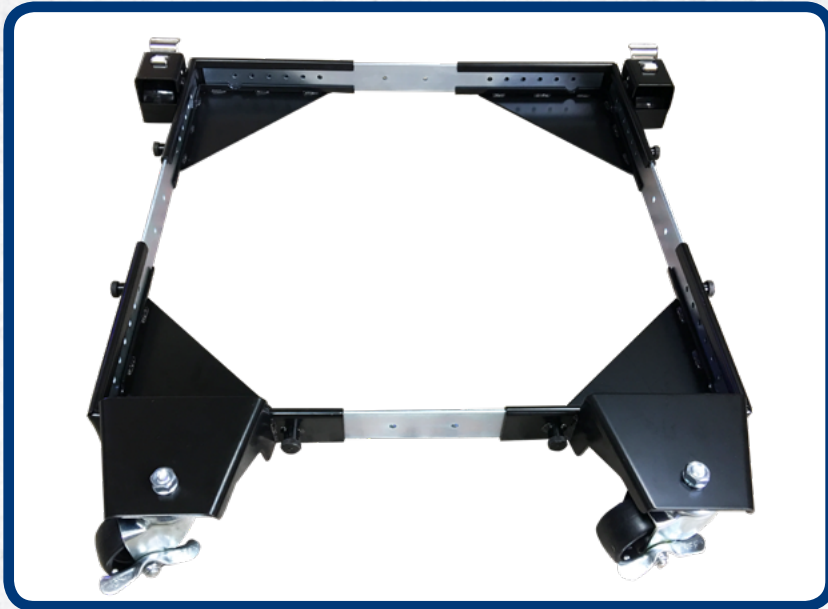

Universal Heavy-Duty Mobile Base (MI-99590)

**1,250 lb
Capacity**

Features:

- Quick click adjustments for sizing, no wrenches or tools needed.
- Convenient kick down levers activates the casters.
- Heavy-duty hard wheels with swivel casters prevents flat spots on wheels.

Specifications:

Maximum Load:	1,250 lbs (567 kgs)
Minimum Length:	23.7" (601mm)
Maximum Length:	34" (865 mm)
Adjustment Segment:	1" (25.4 mm)

Optional Outrigger Attachment (MI-99591)

Features:

- Attachment fits to above base to support table saw extension legs.
- Fully expendable to adjust to your saw specs.